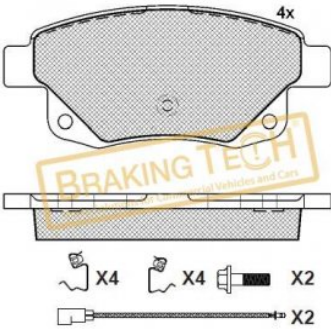

BTF5552079

Açıklama :

Brake Pad Bosch

No	BT No	Bilgi
1	BTF5552079 x	122,9 x 54 x 17,3

Uygulama ::

FORD TRANSIT TOURNEO, FORD TRANSIT BUS, FORD TRANSIT CONNECT, For Caliper: BOSCH

Weight: 1,40

OEM No :

1 371 454, 1 433 958, 1 530 602, 1 554 524, 1 560 026, 6C11-2M008-A2E, 6C11-2M008-AC, 6C11-2M008-AE

WVA :

22017, 24486, 25918