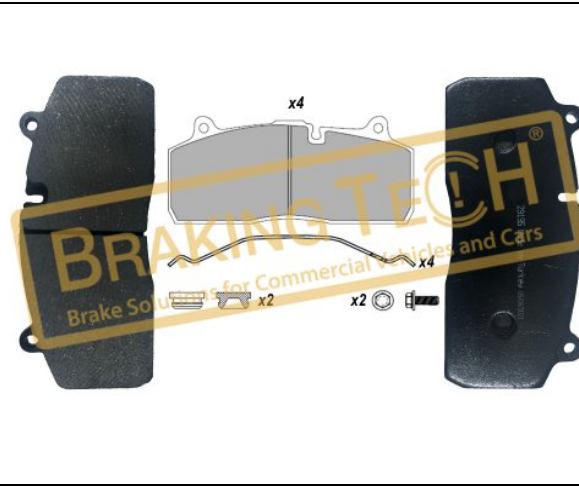

**Uygulama ::**

BPW, For Caliper: BPW D115-2 Weight: 8,00

**OEM No :**

0980107570, 0509290130, 0900061791

**WVA :**

29228, 29317

**BTF5552055**

**Açıklama :**  
Brake Pad Haldex GEN 1