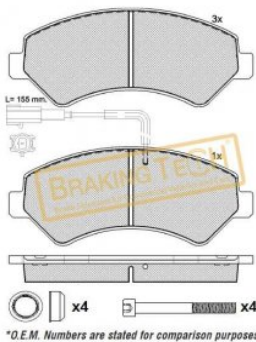

BTF5552081

Açıklama :

Brake Pad Brembo

No	BT No	Bilgi
1	BTF5552081 x	169,1 x 69,4 x 19,1

Uygulama ::

CITROËN JUMPER III, FIAT DUCATO III, PEUGEOT BOXER II, PEUGEOT MANAGER, For Caliper: BREMBO Weight: 1,60

OEM No :

4253.74, 4253.76, 4254.63, 4254.64, 7 736 401 5, 7 736 416 1, 7 736 431 8, 7 736 431 9, 4253.73

WVA :

24466, 24467

*O.E.M. Numbers are stated for comparison purposes only.