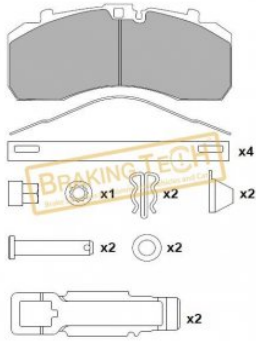

BTF5552050

Açıklama :

Brake Pad Knorr

No	BT No	Bilgi
1	BTF5552050 x	248 x 109,5 x 30

Uygulama ::

MAN, MERCEDES, IVECO, SETRA, DAF, For Caliper: KNORR SN7

OEM No :

81508206056, 81508206030, 0044202220, 0044204420, 0064201020, 0064201120, 2996378, 0004214310, 1797053, 1878030, 2996515, 500054632, K046771K50

WVA :

29253. 29252. 29255. 29266. 29278. 29293